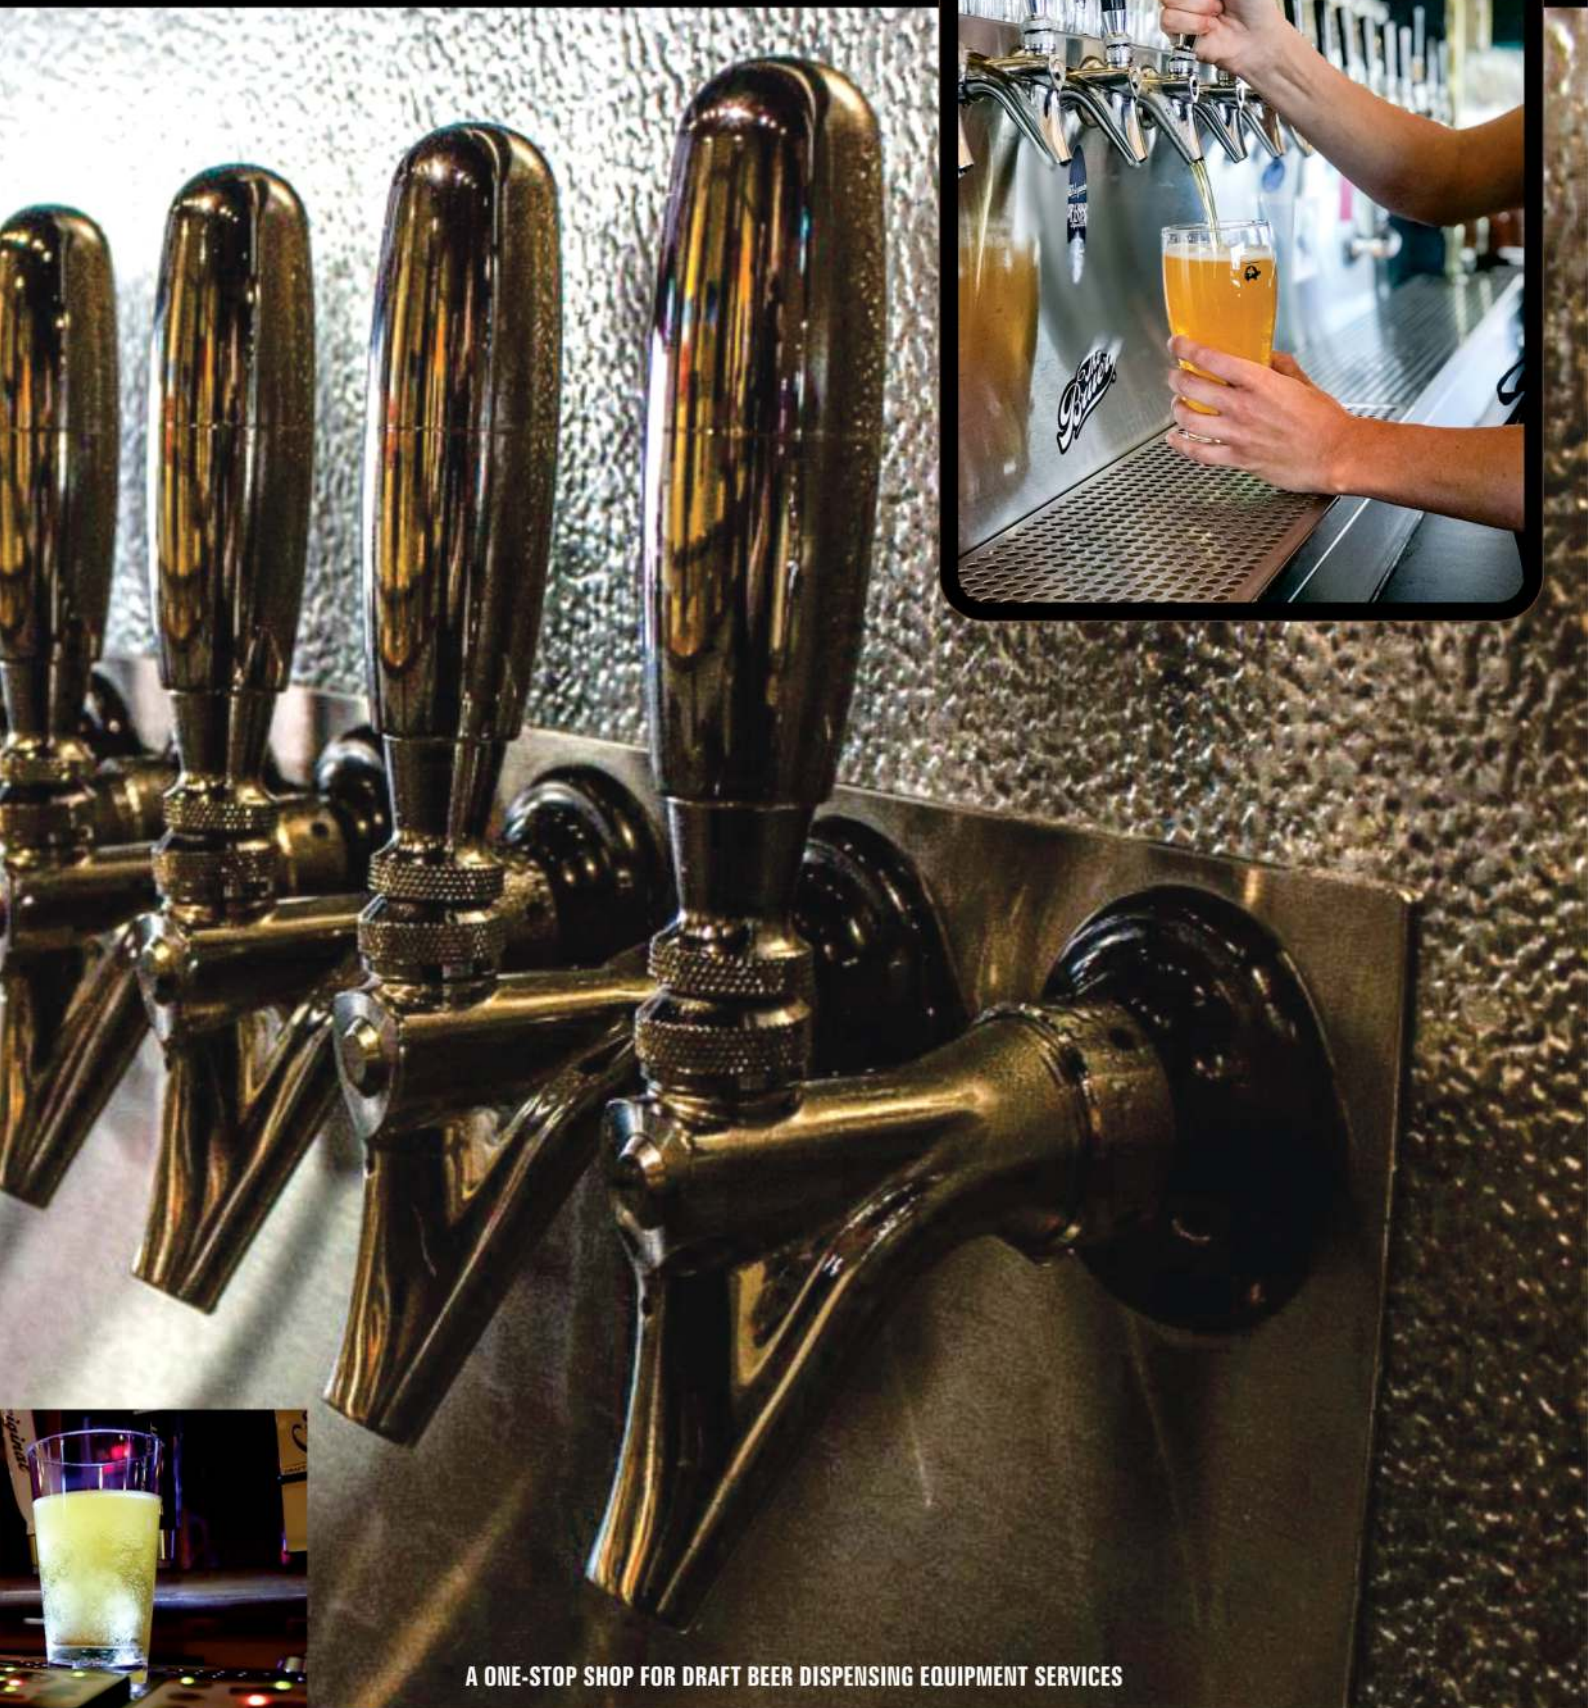

A ONE-STOP SHOP FOR DRAFT BEER DISPENSING EQUIPMENT SERVICES