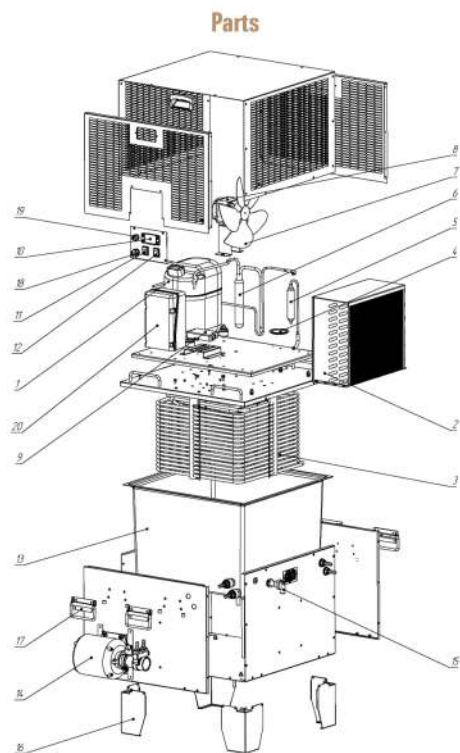

A ONE-STOP SHOP FOR DRAFT BEER DISPENSING EQUIPMENT SERVICES