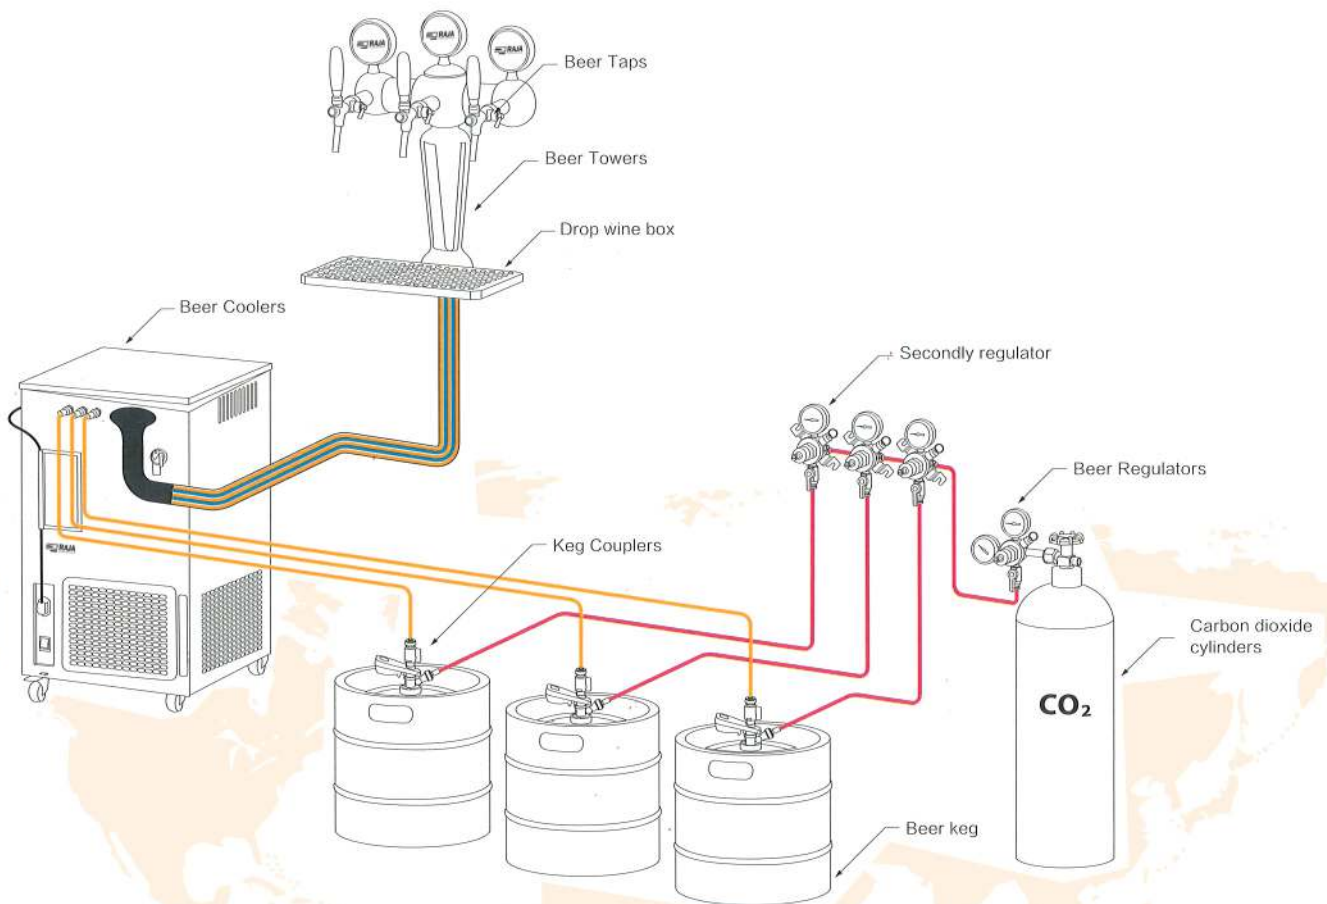

WE DO INSTALLATIONS AND CONVERSIONS OF HOUSEHOLD REFRIGERATORS TO DRAFT BEER SERVICE

KEG BEER WALL OUTLET SOLUTION

Cold Room | Keg Beer Wall Outlet Solution

It satisfies the short-distance beer transport demand when the beer depot is separated from the business site. It penetrates the beer depot wall and pours beer directly. Therefore, it is also called the wall-outlet beer pouring system.

HOME BAR DRAFT BEER SYSTEM CONSULTATION, DESIGN AND SET-UP

BAR COUNTER SOLUTION

Cold Room | Bar Counter Solution for home brewed beer

Home brewed beer bar always have a batch of loyal fans. But the soul behind this is usually the brewer chasing for perfect details. Home brewed beer bar counter solution, which is researched based on cold room system principle, specially provides the top level brewer with greatest beer quality guarantee at the beer terminal. it is good at highlighting beer quality and style via characterized bar scene.

WE HELP TO BUILD & MANGE YOUR DRAFT BEER SYSTEMS

BAR SYSTEM

Bar System

The bar system is the most professional dispensing system except the top level cold storage system. It can be flexibly configured according to the product types in business and the space size under the bar. It realizes surface and concealed installation, and disassembly of beer keg, beer cooler and components. And it makes the maintenance more convenient. Since it allows to be optionally assembled with multiple types of beer towers, it is always the first sight of bar.