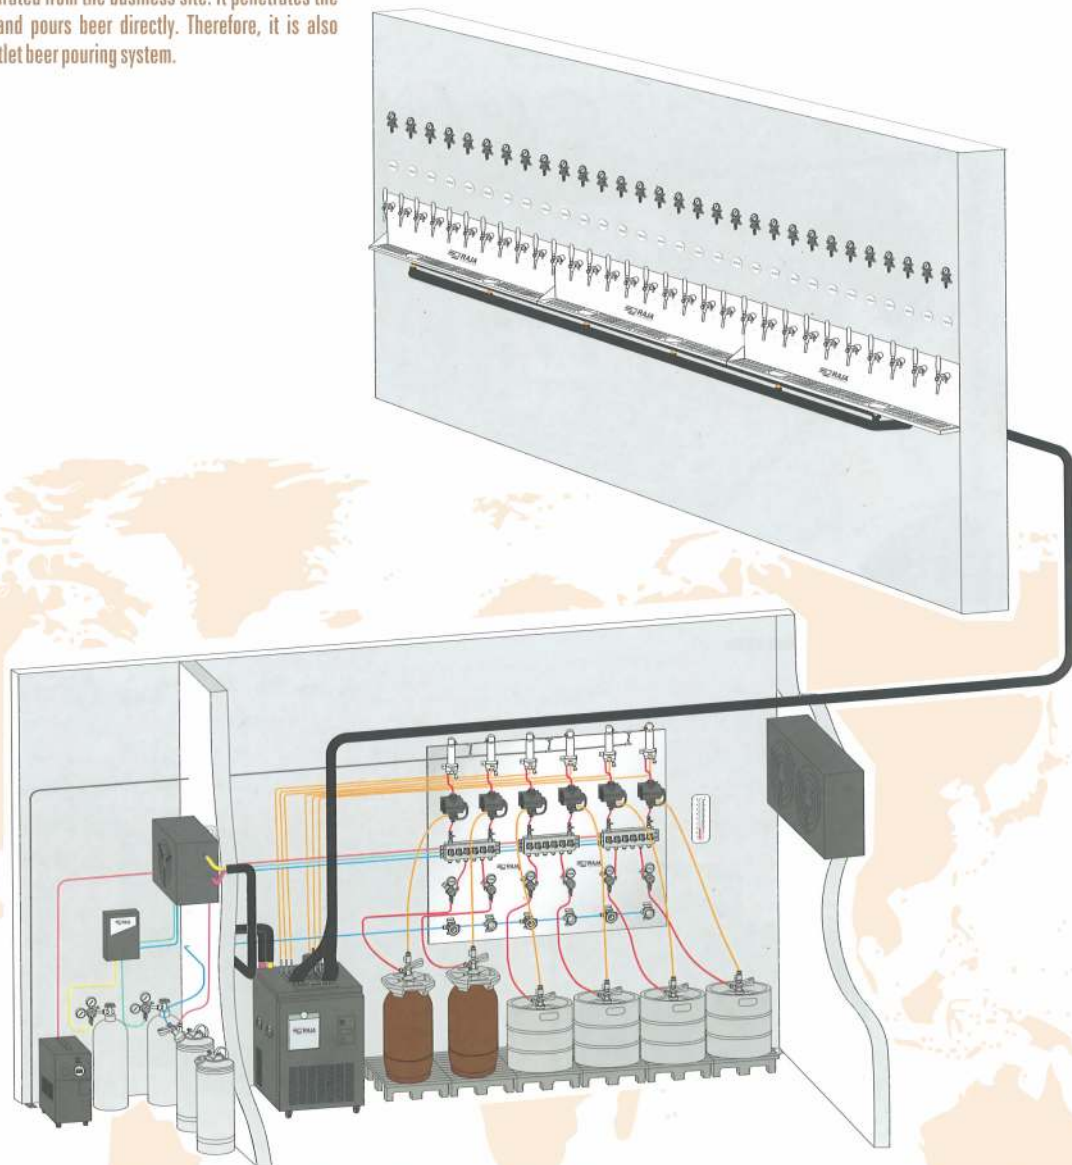

WE DO MODIFICATIONS AND ADDITIONS TO HOME DRAFT BEER SYSTEMS AND KEGERATORS

ICE FORESTED SYSTEM

Ice forested System | Silver Snow Prideful Quality

The ice frosted system would be the skin making people could not help touching. Ice frosted system definitely not only have the beautiful appearance look. Its more important function is to form refined and durable ice layer on the surface of the beer tower via powerful circulating water cooling to reduce the beer temperature for the second time, thus to assist to stabilize beer Temperature and guarantee high efficient beer outlet.

WE DO INSTALLATIONS AND CONVERSIONS OF HOUSEHOLD REFRIGERATORS TO DRAFT BEER SERVICE

KEG BEER WALL OUTLET SOLUTION

Cold Room | Keg Beer Wall Outlet Solution

It satisfies the short-distance beer transport demand when the beer depot is separated from the business site. It penetrates the beer depot wall and pours beer directly. Therefore, it is also called the wall-outlet beer pouring system.