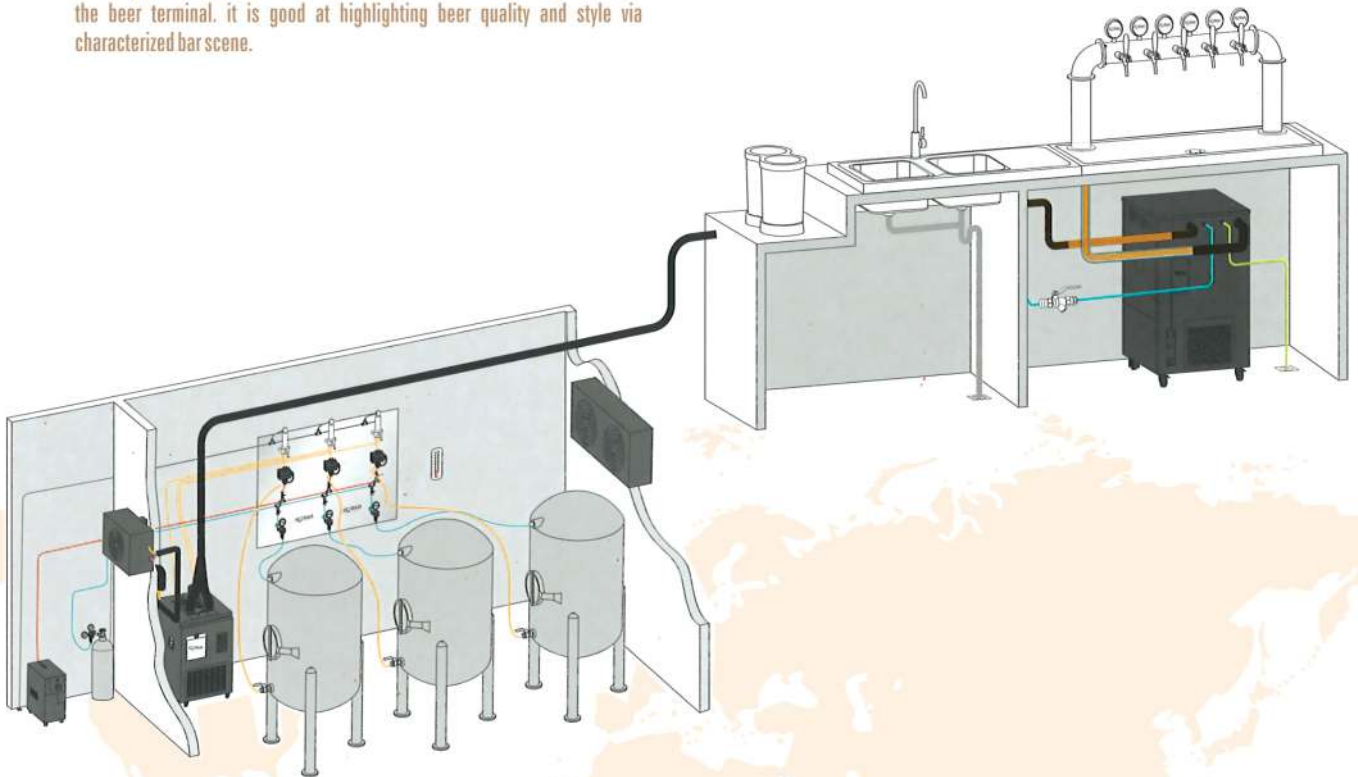

WE DO MODIFICATIONS AND ADDITIONS TO HOME DRAFT BEER SYSTEMS AND KEGERATORS

ICE FORESTED SYSTEM

Ice forested System | Silver Snow Prideful Quality

The ice frosted system would be the skin making people could not help touching. Ice frosted system definitely not only have the beautiful appearance look. Its more important function is to form refined and durable ice layer on the surface of the beer tower via powerful circulating water cooling to reduce the beer temperature for the second time, thus to assist to stabilize beer Temperature and guarantee high efficient beer outlet.

WE DO INSTALLATIONS AND CONVERSIONS OF HOUSEHOLD REFRIGERATORS TO DRAFT BEER SERVICE

KEG BEER WALL OUTLET SOLUTION

Cold Room | Keg Beer Wall Outlet Solution

It satisfies the short-distance beer transport demand when the beer depot is separated from the business site. It penetrates the beer depot wall and pours beer directly. Therefore, it is also called the wall-outlet beer pouring system.

WE HELP TO BUILD & MANGE YOUR DRAFT BEER SYSTEMS

BAR SYSTEM

Bar System

The bar system is the most professional dispensing system except the top level cold storage system. It can be flexibly configured according to the product types in business and the space size under the bar. It realizes surface and concealed installation, and disassembly of beer keg, beer cooler and components. And it makes the maintenance more convenient. Since it allows to be optionally assembled with multiple types of beer towers, it is always the first sight of bar.