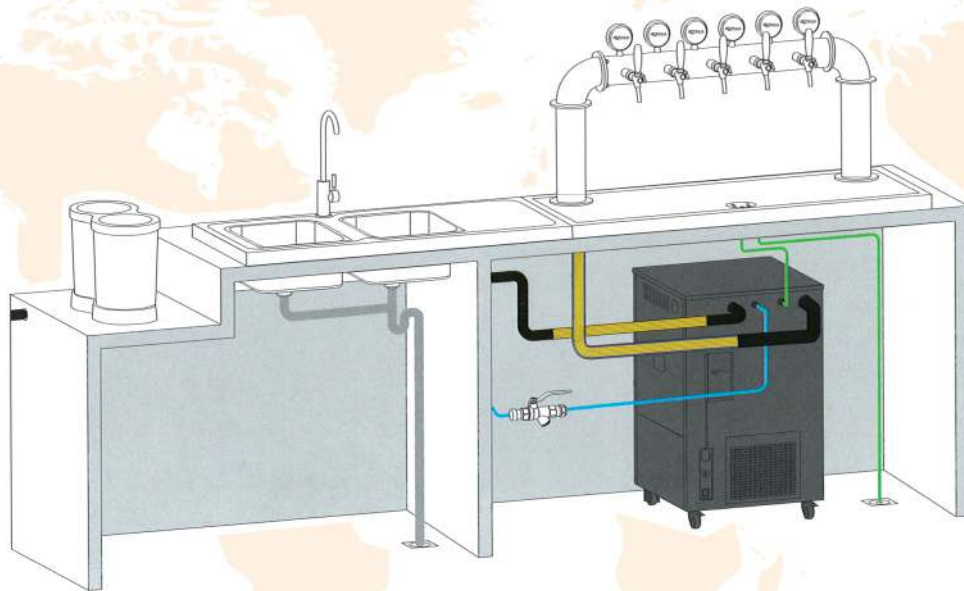

Keg Coupler - (i) - A type

Beer Barrel - 19 L

Wine Label-Gold

Cleaning Bucket

Beer Shank (i)

And also all types of Refrigeration, Air-Conditioner, Kitchen Equipments (Hot & Cold), Remote Draft Beer System, Micro Brewery Installation & Maintenance Works.

WE DO MODIFICATIONS AND ADDITIONS TO HOME DRAFT BEER SYSTEMS AND KEGERATORS

ICE FORESTED SYSTEM

Ice forested System | Silver Snow Prideful Quality

The ice frosted system would be the skin making people could not help touching. Ice frosted system definitely not only have the beautiful appearance look. Its more important function is to form refined and durable ice layer on the surface of the beer tower via powerful circulating water cooling to reduce the beer temperature for the second time, thus to assist to stabilize beer Temperature and guarantee high efficient beer outlet.

WE DO INSTALLATIONS AND CONVERSIONS OF HOUSEHOLD REFRIGERATORS TO DRAFT BEER SERVICE

KEG BEER WALL OUTLET SOLUTION

Cold Room | Keg Beer Wall Outlet Solution

It satisfies the short-distance beer transport demand when the beer depot is separated from the business site. It penetrates the beer depot wall and pours beer directly. Therefore, it is also called the wall-outlet beer pouring system.